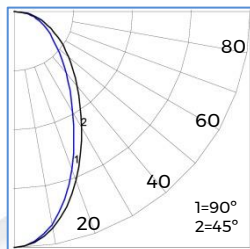

Photometry

Fixture: DM-24-48-30W-I-42L-CT41-D-120-X CCT: 4100K Lumens: 3970 Efficacy: 130 lm/w CRI: 83

ZONAL LUMEN SUMMARY

Zone	Lumens	%Fixt
0-20	730.78	18.40
0-30	1407.77	35.50
0-40	2099.37	52.90
0-60	3256.65	82.00
0-80	3889.29	98.00
0-90	3970.43	100.00