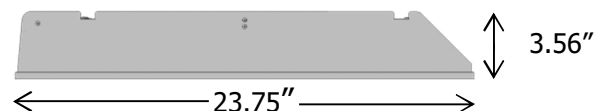

ORDERING GUIDE

FEATURES	CODE	OPTIONS	DESCRIPTION
Model	____	EW	Ecowing
Series	____	V	New Construction/Remodel
Width	____	12 24	12" 24"
Length	____	24 48	24" 48"
Wattage	____		See models chart.
Driver Mounting	____	I	Integral - V Series Only
Nominal Lumens	____	32L 42L 50L 55L	3200 lm 4200 lm 5000 lm 5500 lm Please see compatibility note. Custom tuned outputs up to 5500 lm available on request.
CCT	____	CT30 CT35 CT41 CT50	3000k (option) 3500k 4100k 5000k
Control	____	D	Standard Dim (0-10V, PWM, Trim Pot)
Voltage	____	120 347	100 - 277 V 100 - 347 V
Options	____	X EBB DR MS CRI	No Options Emergency Battery Backup Driver Upgrade Master/Satellite Wiring 95 Cri With 95% R9

Consult your sales representative for lead times.

LUMEN PACKAGE COMPATIBILITY

ECOWING-V	2600L	3200L	3500L	4200L	5000L	5500L
2x4			☑	☑		☑
2x2		☑		☑	☑	

2x2 Weight: 5.8 lbs   2x4 Weight: 10.3 lbs.