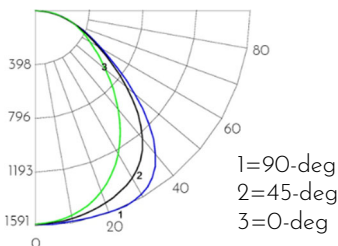

Photometry

Zonal Lumens

Zone	Lumens	%Fixt
0-20	585.42	13.80
0-30	1263.69	29.90
0-40	2090.76	49.40
0-60	3491.58	82.60
0-80	4154.26	98.20
0-90	4228.55	100.00

Fixture: EW-V-24-48-27W-I-42L-CT41-D-120-X

CCT: 4100K