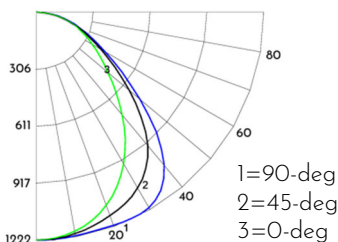

Lumens: 4229

Efficacy: 154 lm/w

CRI: 83

Spacing: S/MH: 1.4 SC (Along): 1.2 SC (Across): 1.4

Zonal Lumens

Zone	Lumens	%Fixt
0-20	450.79	14.10
0-30	970.44	30.30
0-40	1600.75	50.00
0-60	2651.53	82.80
0-80	3147.34	98.30
0-90	3202.05	100.00

Fixture: EW-V-24-24-21W-I-32L-CT41-D-120-X

CCT: 4100K

Lumens: 3202

Efficacy: 153 lm/w

CRI: 83

Spacing: S/MH: 1.6 SC (Along): 1.4 SC (Across): 1.4

IL-EWV-DS- 06/19

Details