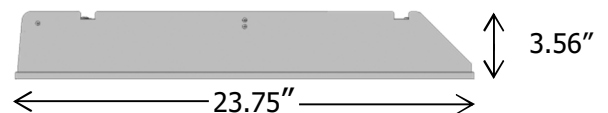

ORDERING GUIDE

FEATURES	CODE	OPTIONS	DESCRIPTION
Model	____	EW	Ecowing
Series	____	V	New Construction/Remodel
Width	____	12 24	12" 24"
Length	____	24 48	24" 48"
Wattage	____		See models chart.
Driver Mounting	____	I	Integral - V Series Only
Nominal Lumens	____	32L 42L 50L 55L	3200 lm 4200 lm 5000 lm 5500 lm Please see compatibility note. Custom tuned outputs up to 5500 lm available on request.
CCT	____	CT30 CT35 CT41 CT50	3000k (option) 3500k 4100k 5000k
Control	____	D	Standard Dim (0-10V, PWM, Trim Pot)
Voltage	____	120 347	100 - 277 V 100 - 347 V
Options	____	X EBB DR MS CRI	No Options Emergency Battery Backup Driver Upgrade Master/Satellite Wiring 95 Cri With 95% R9

Consult your sales representative for lead times.

LUMEN PACKAGE COMPATIBILITY

ECOWING-V	2600L	3200L	3500L	4200L	5000L	5500L
2x4			☑	☑		☑
2x2		☑		☑	☑	

2x2 Weight: 5.8 lbs   2x4 Weight: 10.3 lbs.