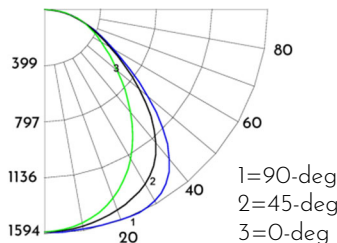

Photometry

Zonal Lumens

Zone	Lumens	%Fixt
0-20	586.93	14.00
0-30	1259.32	30.00
0-40	2075.45	49.40
0-60	3474.98	82.70
0-80	4129.21	98.30
0-90	4201.42	100.00